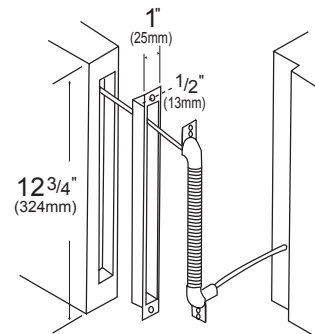

US26 finish

CM-PTS14

- 12" Length
- 1/4" Inside diameter
- Stainless Steel Cable and grey plastic end caps

US26 finish

CM-PTSS-7
CM-PTSS-12
CM-PTSS-18

- 7", 12", 18" Lengths
- 1/4" Inside Diameter
- Stainless Steel Cable and end caps

US26 finish

CM-PTSS38-7
CM-PTSS38-12
CM-PTSS38-18

- 7", 12", 18" Lengths
- 3/8" Inside diameter
- Stainless Steel Cable and end caps

US26 finish

CM-PT516-M

- Concealed Power Transfer
- 5/16" Inside diameter
- Mortise style
- All steel construction
- Max. door opening 120°
- Bright Chrome finish

NOTE:

PTSS models are available in lengths up to 72". Contact factory for pricing and delivery
 1/4" ID. models for 4 conductor 22 gauge, or 2 conductor 18 gauge wire
 3/8" ID. models for 16 conductor 22 gauge, or 8 conductor 18 gauge wire