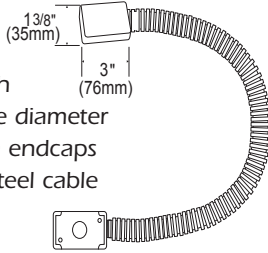

CAMDEN ACCESSORIES

HEAVY DUTY ARMoured POWER TRANSFER CABLES

CM-PT14

- 18" Length
- 1/4" Inside diameter
- Aluminum endcaps
- Stainless steel cable

US26 finish

CM-PT38

- 18" Length
- 3/8" Inside diameter
- Aluminum endcaps
- Stainless steel cable

US26 finish

CM-PTS14

- 12" Length
- 1/4" Inside diameter
- Stainless Steel Cable and grey plastic end caps

US26 finish

CM-PTSS-7
CM-PTSS-12
CM-PTSS-18

- 7", 12", 18" Lengths
- 1/4" Inside Diameter
- Stainless Steel Cable and end caps

US26 finish

CM-PTSS38-7
CM-PTSS38-12
CM-PTSS38-18

- 7", 12", 18" Lengths
- 3/8" Inside diameter
- Stainless Steel Cable and end caps

US26 finish

CM-PT516-M

- Concealed Power Transfer
- 5/16" Inside diameter
- Mortise style
- All steel construction
- Max. door opening 120°
- Bright Chrome finish

NOTE:

PTSS models are available in lengths up to 72". Contact factory for pricing and delivery
 1/4" ID. models for 4 conductor 22 gauge, or 2 conductor 18 gauge wire
 3/8" ID. models for 16 conductor 22 gauge, or 8 conductor 18 gauge wire