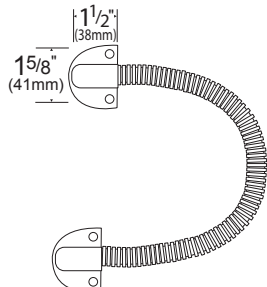

CAMDEN ACCESSORIES

HEAVY DUTY ARMoured POWER TRANSFER CABLES

CM-PT14

- 18" Length
- 1/4" Inside diameter
- Aluminum endcaps
- Stainless steel cable

US26 finish

CM-PT38

- 18" Length
- 3/8" Inside diameter
- Aluminum endcaps
- Stainless steel cable

US26 finish

CM-PTS14

- 12" Length
- 1/4" Inside diameter
- Stainless Steel Cable and grey plastic end caps

US26 finish

CM-PTSS-7
CM-PTSS-12
CM-PTSS-18

- 7", 12", 18" Lengths
- 1/4" Inside Diameter
- Stainless Steel Cable and end caps

US26 finish

CM-PTSS38-7
CM-PTSS38-12
CM-PTSS38-18

- 7", 12", 18" Lengths
- 3/8" Inside diameter
- Stainless Steel Cable and end caps

US26 finish

CM-PT516-M

- Concealed Power Transfer
- 5/16" Inside diameter
- Mortise style
- All steel construction
- Max. door opening 120°
- Bright Chrome finish

NOTE:

PTSS models are available in lengths up to 72". Contact factory for pricing and delivery
 1/4" ID. models for 4 conductor 22 gauge, or 2 conductor 18 gauge wire
 3/8" ID. models for 16 conductor 22 gauge, or 8 conductor 18 gauge wire