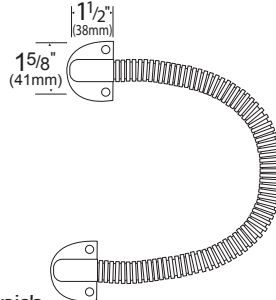

CAMDEN ACCESSORIES

HEAVY DUTY ARMoured POWER TRANSFER CABLES

CM-PT14

- 18" Length
- 1/4" Inside diameter
- Aluminum endcaps
- Stainless steel cable

US26 finish

CM-PT38

- 18" Length
- 3/8" Inside diameter
- Aluminum endcaps
- Stainless steel cable

US26 finish

CM-PTS14

- 12" Length
- 1/4" Inside diameter
- Stainless Steel Cable and grey plastic end caps

US26 finish

CM-PTSS-7
CM-PTSS-12
CM-PTSS-18

- 7", 12", 18" Lengths
- 1/4" Inside Diameter
- Stainless Steel Cable and end caps

US26 finish

CM-PTSS38-7
CM-PTSS38-12
CM-PTSS38-18

- 7", 12", 18" Lengths
- 3/8" Inside diameter
- Stainless Steel Cable and end caps

US26 finish

CM-PT516-M

- Concealed Power Transfer
- 5/16" Inside diameter
- Mortise style
- All steel construction
- Max. door opening 120°
- Bright Chrome finish

NOTE:

PTSS models are available in lengths up to 72". Contact factory for pricing and delivery
 1/4" ID. models for 4 conductor 22 gauge, or 2 conductor 18 gauge wire
 3/8" ID. models for 16 conductor 22 gauge, or 8 conductor 18 gauge wire