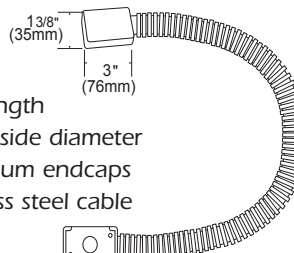

CAMDEN ACCESSORIES

HEAVY DUTY ARMoured POWER TRANSFER CABLES

CM-PT14

- 18" Length
- 1/4" Inside diameter
- Aluminum endcaps
- Stainless steel cable

US26 finish

CM-PT38

- 18" Length
- 3/8" Inside diameter
- Aluminum endcaps
- Stainless steel cable

US26 finish

CM-PTS14

- 12" Length
- 1/4" Inside diameter
- Stainless Steel Cable and grey plastic end caps

US26 finish

CM-PTSS-7
CM-PTSS-12
CM-PTSS-18

- 7", 12", 18" Lengths
- 1/4" Inside Diameter
- Stainless Steel Cable and end caps

US26 finish

CM-PTSS38-7
CM-PTSS38-12
CM-PTSS38-18

- 7", 12", 18" Lengths
- 3/8" Inside diameter
- Stainless Steel Cable and end caps

US26 finish

CM-PT516-M

- Concealed Power Transfer
- 5/16" Inside diameter
- Mortise style
- All steel construction
- Max. door opening 120°
- Bright Chrome finish

NOTE:

PTSS models are available in lengths up to 72". Contact factory for pricing and delivery
 1/4" ID. models for 4 conductor 22 gauge, or 2 conductor 18 gauge wire
 3/8" ID. models for 16 conductor 22 gauge, or 8 conductor 18 gauge wire