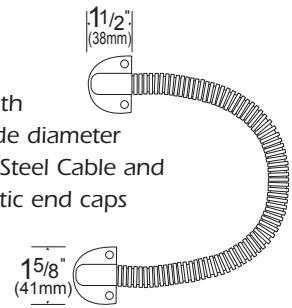

CAMDEN ACCESSORIES

HEAVY DUTY ARMoured POWER TRANSFER CABLES

CM-PT14

- 18" Length
- 1/4" Inside diameter
- Aluminum endcaps
- Stainless steel cable

US26 finish

CM-PT38

- 18" Length
- 3/8" Inside diameter
- Aluminum endcaps
- Stainless steel cable

US26 finish

CM-PTS14

- 12" Length
- 1/4" Inside diameter
- Stainless Steel Cable and grey plastic end caps

US26 finish

CM-PTSS-7
CM-PTSS-12
CM-PTSS-18

- 7", 12", 18" Lengths
- 1/4" Inside Diameter
- Stainless Steel Cable and end caps

US26 finish

CM-PTSS38-7
CM-PTSS38-12
CM-PTSS38-18

- 7", 12", 18" Lengths
- 3/8" Inside diameter
- Stainless Steel Cable and end caps

US26 finish

CM-PT516-M

- Concealed Power Transfer
- 5/16" Inside diameter
- Mortise style
- All steel construction
- Max. door opening 120°
- Bright Chrome finish

NOTE:

PTSS models are available in lengths up to 72". Contact factory for pricing and delivery
 1/4" ID. models for 4 conductor 22 gauge, or 2 conductor 18 gauge wire
 3/8" ID. models for 16 conductor 22 gauge, or 8 conductor 18 gauge wire