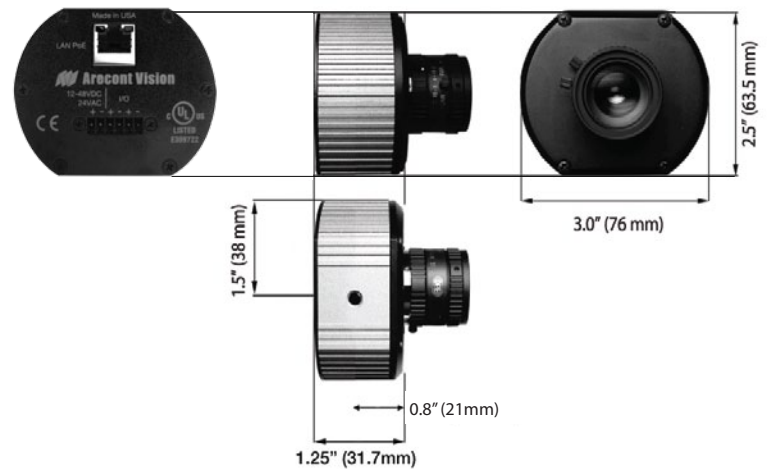

Mechanical

- 3" W (76mm) x 2.5" H (63.5mm) x 1.25" D (31.7mm) (w/o lens)
- 5.8oz (164 grams) w/o lens
- C/CS lens mount

Accessories

- HSG2: Outdoor IP67 housing with heater and dual fans
- D4SO: Outdoor 4" IP66, IK-10, dome housing