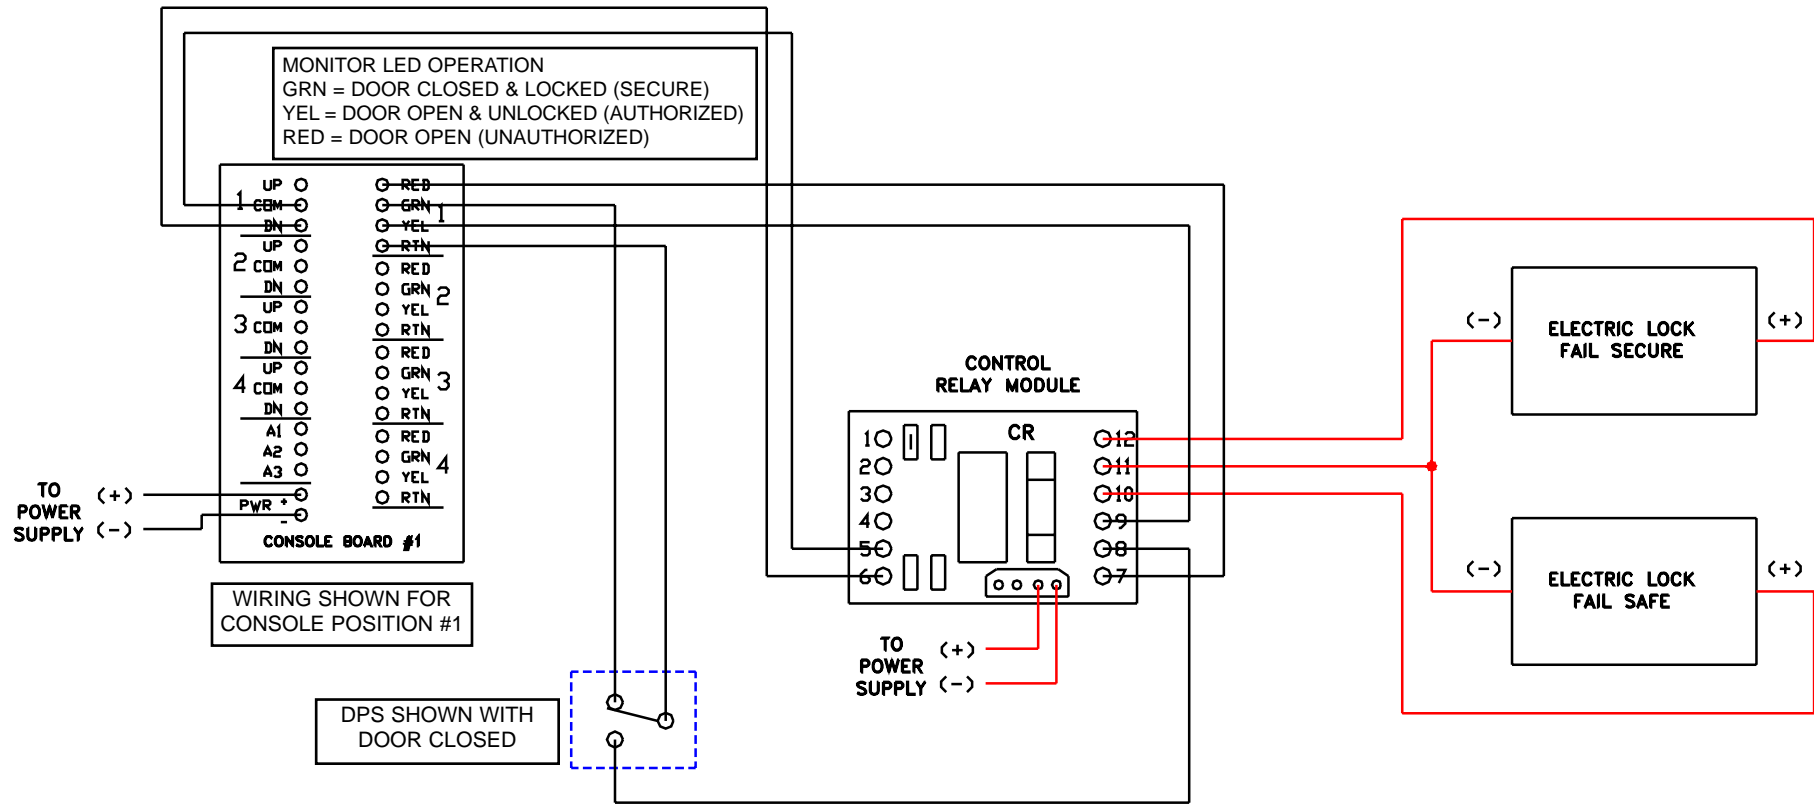

SECURITY DOOR CONTROLS

3580 Willow Lane, Westlake Village, CA 91361-4921 • (805) 494-0622 • Fax: (805) 494-8861
www.sdcsecurity.com • E-mail: service@sdsecurity.com

TCC/RCC CONTROL CONSOLE WIRING EXAMPLE 1

ALL POWER WIRES MUST BE 18 AWG OR LARGER.
ALL SIGNAL WIRES MUST BE 20 AWG OR LARGER.

TCC/RCC CONTROL CONSOLE WIRING EXAMPLE 2

ALL POWER WIRES MUST BE 18 AWG OR LARGER.
 ALL SIGNAL WIRES MUST BE 20 AWG OR LARGER.

TCC/RCC CONTROL CONSOLE WIRING EXAMPLE 3

ALL POWER WIRES MUST BE 18 AWG OR LARGER.
ALL SIGNAL WIRES MUST BE 20 AWG OR LARGER.