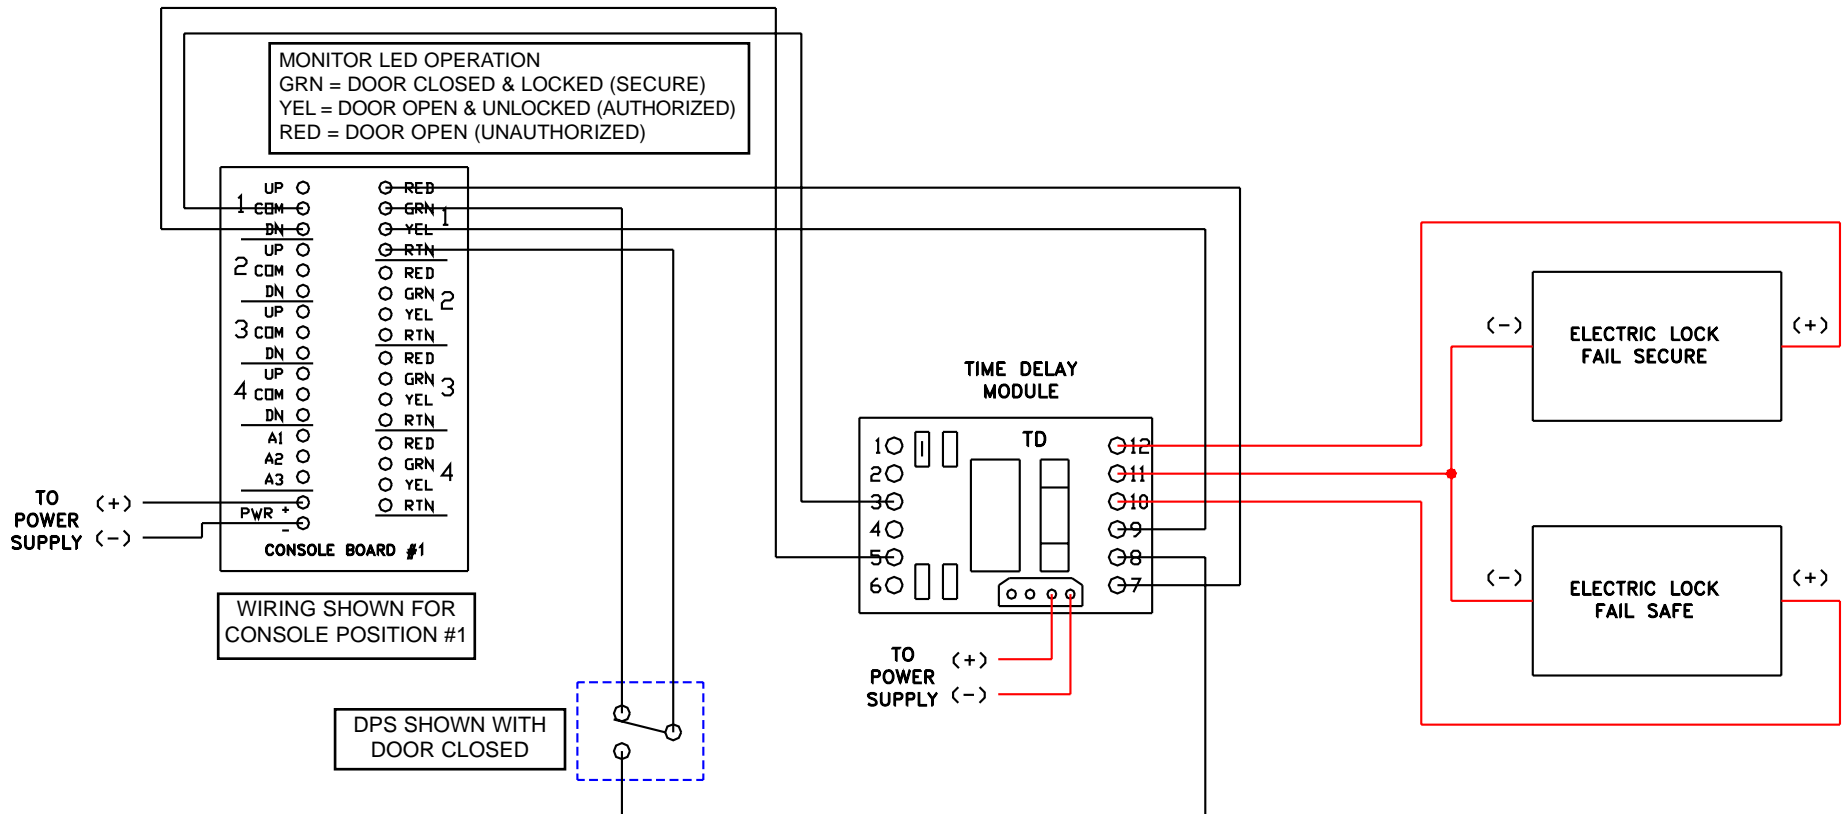

SECURITY DOOR CONTROLS

3580 Willow Lane, Westlake Village, CA 91361-4921 • (805) 494-0622 • Fax: (805) 494-8861
www.sdcsecurity.com • E-mail: service@sdsecurity.com

TCC/RCC CONTROL CONSOLE WIRING EXAMPLE 1

ALL POWER WIRES MUST BE 18 AWG OR LARGER.
ALL SIGNAL WIRES MUST BE 20 AWG OR LARGER.

TCC/RCC CONTROL CONSOLE WIRING EXAMPLE 2

ALL POWER WIRES MUST BE 18 AWG OR LARGER.
 ALL SIGNAL WIRES MUST BE 20 AWG OR LARGER.

TCC/RCC CONTROL CONSOLE WIRING EXAMPLE 3

ALL POWER WIRES MUST BE 18 AWG OR LARGER.
ALL SIGNAL WIRES MUST BE 20 AWG OR LARGER.