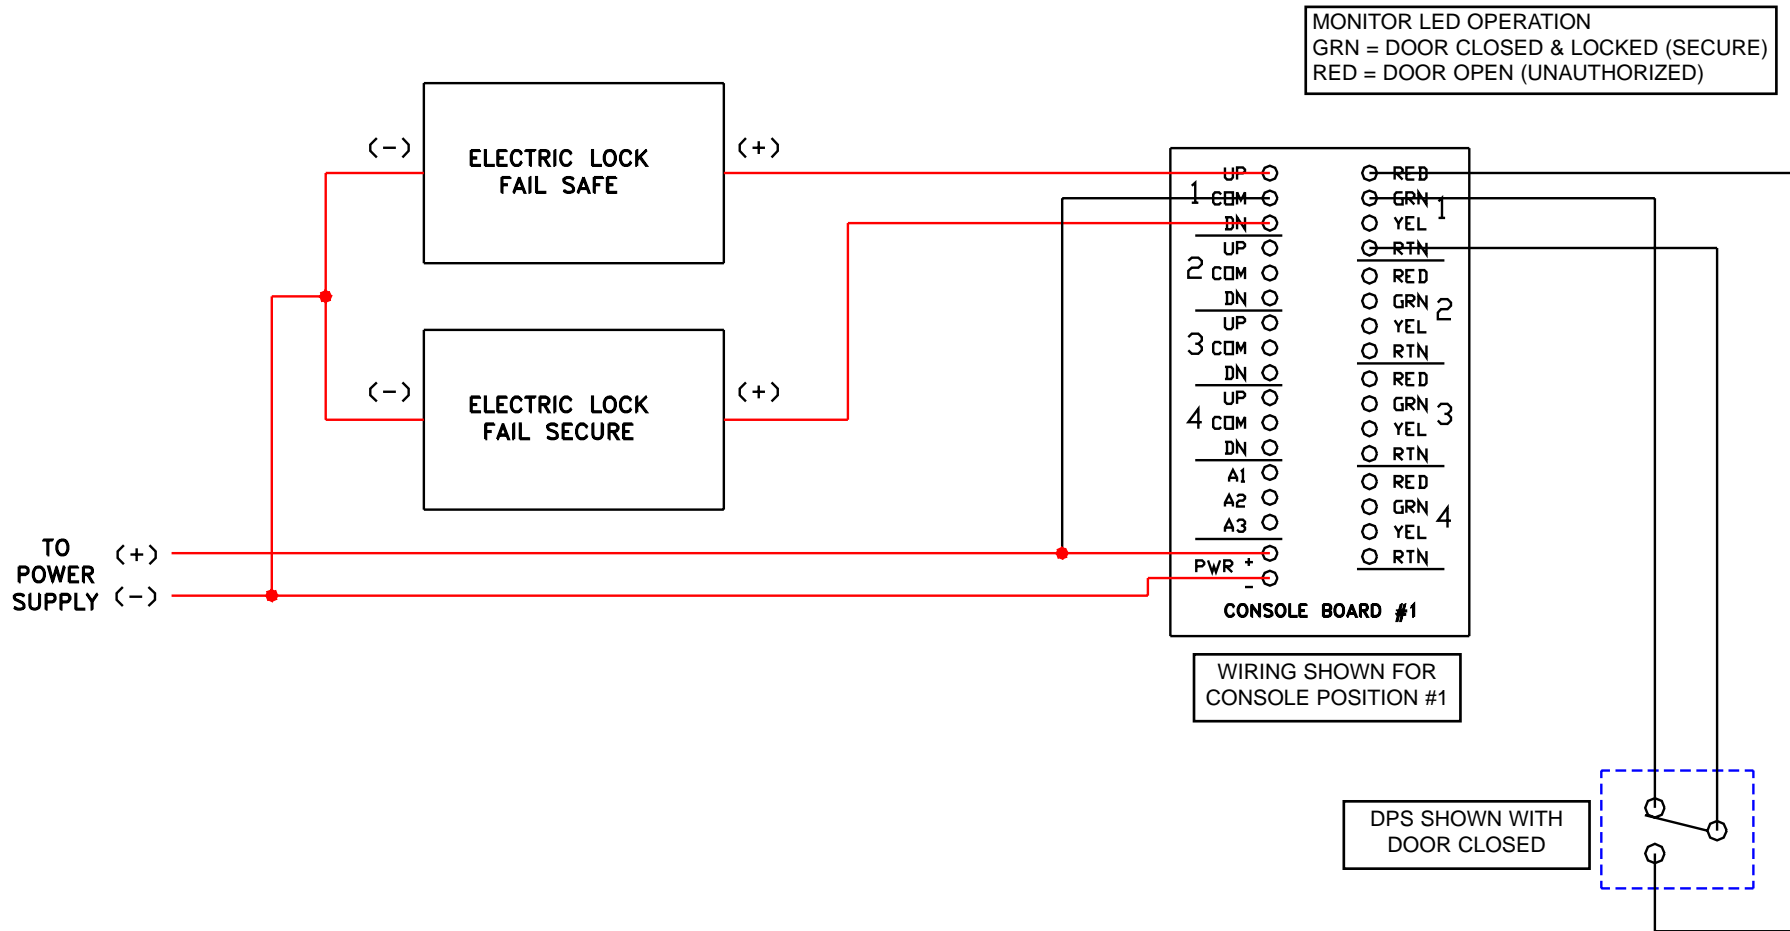

SECURITY DOOR CONTROLS

3580 Willow Lane, Westlake Village, CA 91361-4921 • (805) 494-0622 • Fax: (805) 494-8861
www.sdcsecurity.com • E-mail: service@sdsecurity.com

TCC/RCC CONTROL CONSOLE WIRING EXAMPLE 1

ALL POWER WIRES MUST BE 18 AWG OR LARGER.
ALL SIGNAL WIRES MUST BE 20 AWG OR LARGER.

TCC/RCC CONTROL CONSOLE WIRING EXAMPLE 2

ALL POWER WIRES MUST BE 18 AWG OR LARGER.
 ALL SIGNAL WIRES MUST BE 20 AWG OR LARGER.

TCC/RCC CONTROL CONSOLE WIRING EXAMPLE 3

ALL POWER WIRES MUST BE 18 AWG OR LARGER.
ALL SIGNAL WIRES MUST BE 20 AWG OR LARGER.