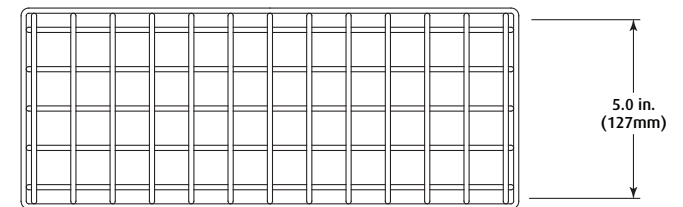

FRONT VIEW

Electronic warranty form at www.sti-usa.com/wc14

INSTALLATION OF STI-9703 LIGHT DAMAGE STOPPER®

All specifications and information shown were current as of publication and are subject to change without notice.

9703IS JULY2007