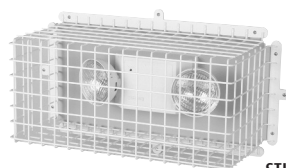

9703IS JULY2007

ADDITIONAL WIRE GUARDS AVAILABLE

Visit www.sti-usa.com for complete details

SMOKE DETECTOR COVERS

STI-9601	Low profile - Flush mount	STI-9609-SS	High profile - Flush mount - Stainless Steel
STI-9601-SS	Low profile - Flush mount - Stainless Steel	STI-9610	High profile - Surface mount
STI-9602	Low profile - Surface mount	STI-9712	Photoelectric - Surface mount
STI-9604	Mini - Flush mount	STI-9713	Photoelectric - Flush mount
STI-9604-SS	Mini - Flush mount -Stainless Steel		
STI-9605	Mini - Surface mount		
STI-9605-SS	Mini - Surface mount - Stainless Steel		
STI-9609	High profile - Flush mount		

STI-9601

STI-9604-SS

PIR GUARDS

STI-9618	Corner Mount		
STI-9619	Corner Mount		
STI-9620	6.25 x 4 x 2.25"		
STI-9621	7 x 5.75 x 4.50"		
STI-9622	8.75 x 4 x 3.75"		

STI-9618

STI-9621

EXIT SIGN WIRE CAGES

STI-9640	10.5 x 13.75 x 2.75"
STI-9740	15.5 x 20.5 x 6"

STI-9640

EMERGENCY LIGHT CAGES

STI-9641	10.7 x 14.6 x 4"
STI-9644	8.7 x 17.7 x 5"
STI-9645	13.8 x 21.7 x 5.9"
STI-9649	10.75 x 24.75 x 11.25"
STI-9703	5 x 13.5 x 4"

STI-9649

MISCELLANEOUS WIRE CAGES

STI-9651	Fluorescent Light Damage Stopper®	STI-9717	Speaker/Strobe Damage Stopper® - Flush
STI-9705	Horn/Strobe/Speaker Damage Stopper® - Flush	STI-9720	Speaker Strobe Damage Stopper® - Surface
STI-9708	Horn/Strobe/Speaker Damage Stopper - Surface	STI-9730	Wire Guard Damager Stopper®
STI-9711	Horn/Strobe/Speaker Damage Stopper - Flush	STI-9796	Outdoor Light Damage Stopper®
STI-9714	Horn/Strobe/Speaker Damage Stopper - Surface	STI-9880	Fluorescent Lighting Damage Stopper® - Small
STI-9716	Camera Damage Stopper®	STI-9881	Fluorescent Lighting Damage Stopper® - Large