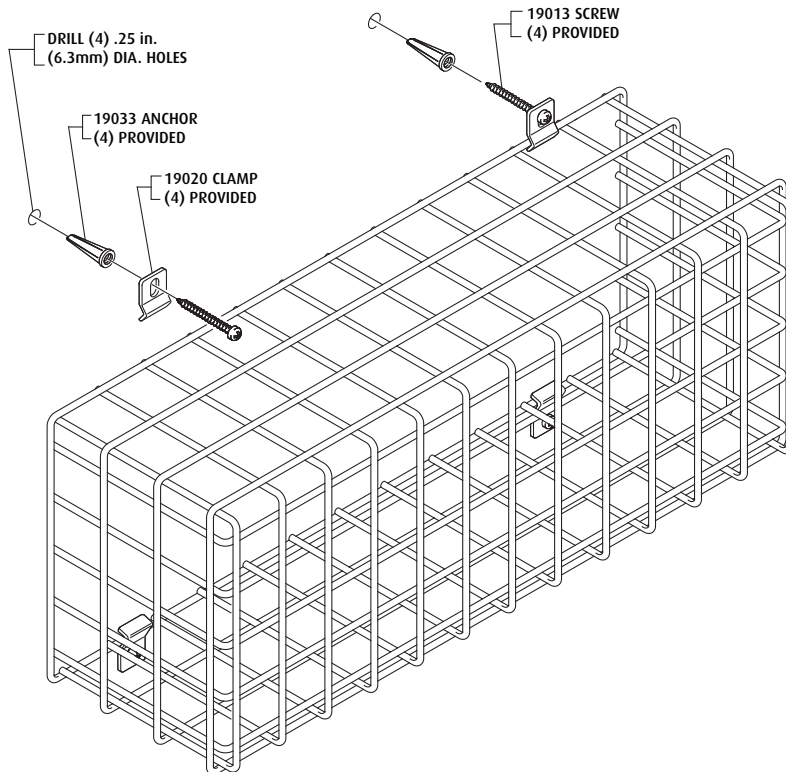

Safety Technology International, Inc.
2306 Airport Road • Waterford, Michigan 48327-1209
Phone: 248-673-9898 • Fax: 248-673-1246
Toll Free: 800-888-4784 • E-mail: info@sti-usa.com
Web: www.sti-usa.com

Safety Technology International (Europe) Ltd.
Unit 49G Pipers Road • Park Farm Industrial Estate • Redditch
Worcestershire • B98 0HU • England • Tel: 44 (0) 1527 520 999
Fax: 44 (0) 1527 501 999 • Freephone: 0800 085 1678 (UK only)
E-mail: info@sti-europe.com • Web: www.sti-europe.com

TOP VIEW