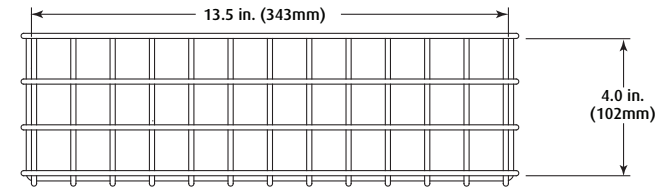

Safety Technology International, Inc.
2306 Airport Road • Waterford, Michigan 48327-1209
Phone: 248-673-9898 • Fax: 248-673-1246
Toll Free: 800-888-4784 • E-mail: info@sti-usa.com
Web: www.sti-usa.com

Safety Technology International (Europe) Ltd.
Unit 49G Pipers Road • Park Farm Industrial Estate • Redditch
Worcestershire • B98 0HU • England • Tel: 44 (0) 1527 520 999
Fax: 44 (0) 1527 501 999 • Freephone: 0800 085 1678 (UK only)
E-mail: info@sti-europe.com • Web: www.sti-europe.com

TOP VIEW