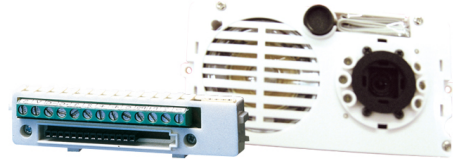

DATA SHEET

COD. 4660KCP

SIMPLEBUS COLOR A/V UNIT FOR PLANUXKIT KIT

A/V unit with 1/3 CCD colour camera, led camera illumination, microphone and loudspeaker volume adjustment.

General info

EAN product code:	8023903216318
Intrastat code:	85176910

Packaging

Single pack height (mm):	53
Single pack width (mm):	110
Single pack weight (Kg):	0,17
Single pack depth (mm):	94
Single pack volume (dm3):	0,548