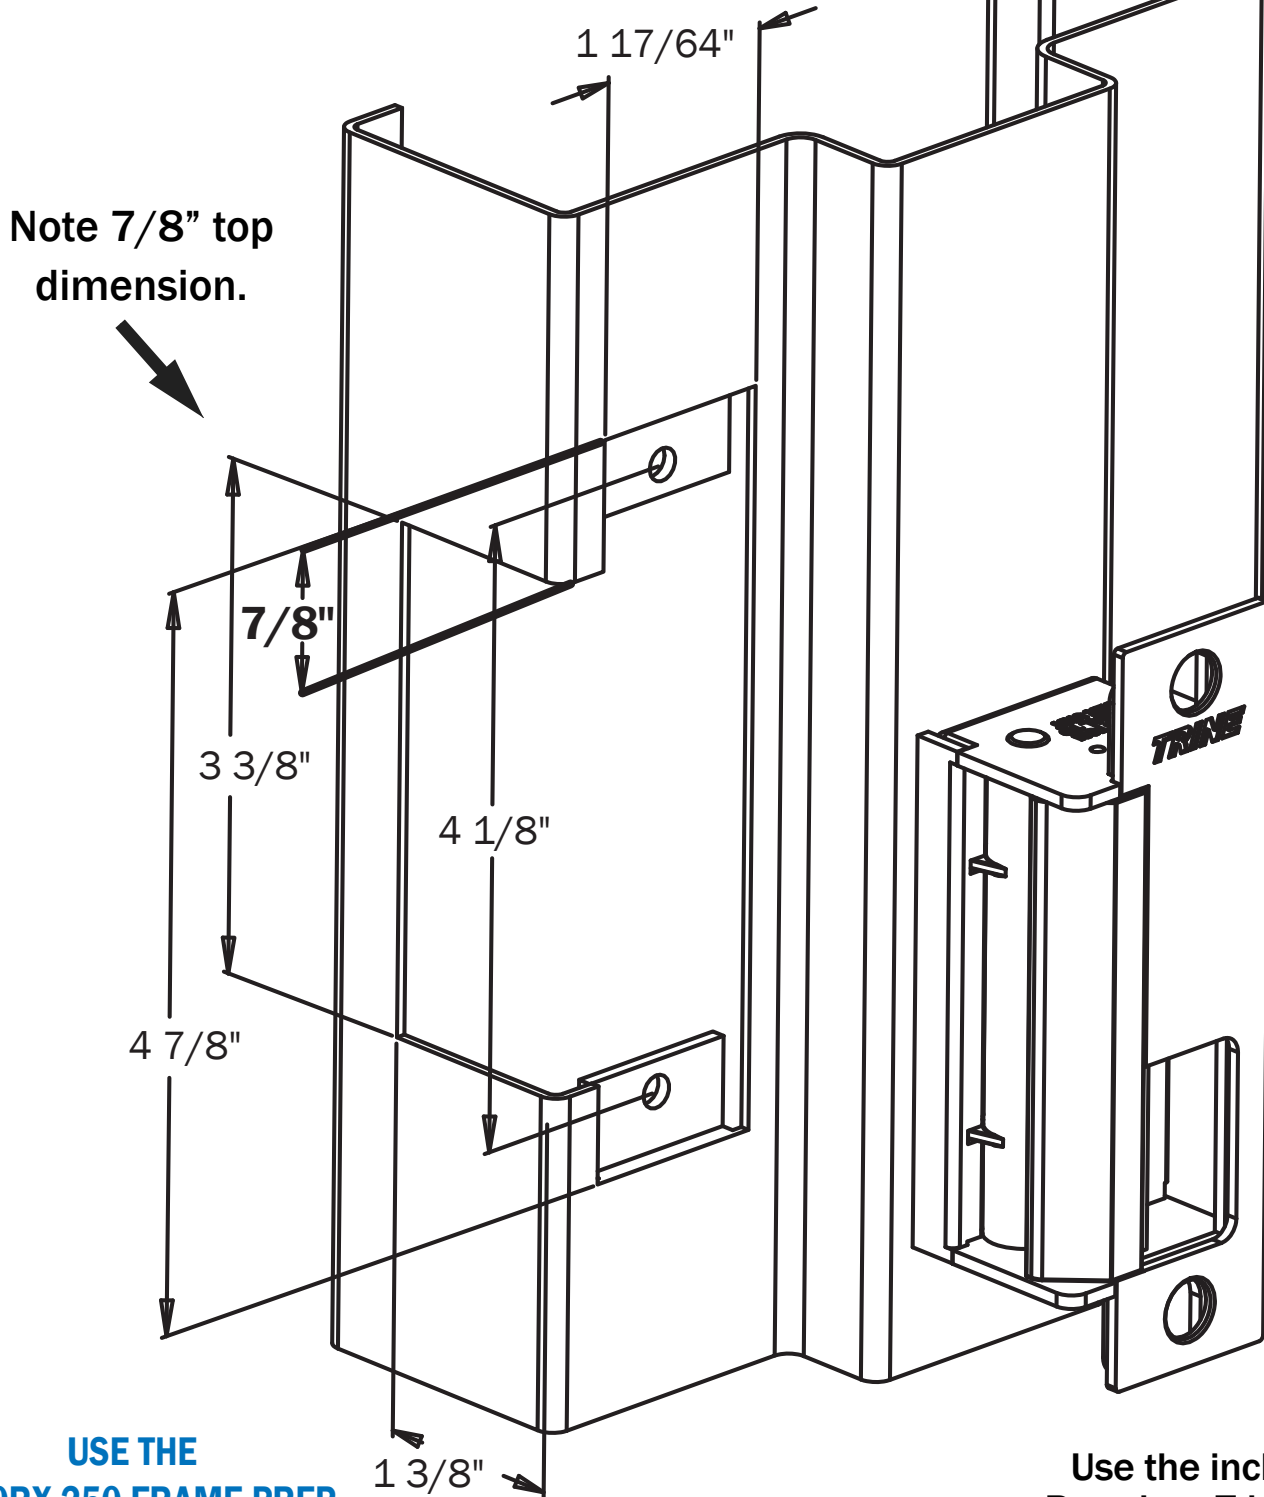

4100

Electric Strike

Metal Frame

Preparation

the MLO Faceplate

TRINE
ACCESS TECHNOLOGY®
1440 Ferris Place • Bronx • New York • 10461-3699
Telephone Number: (718) 829-2332
Fax Number: (718) 829-6405
Email: CustomerService@Trineonline.com
Website: www.Trineonline.com

USE THE
4100RX-250 FRAME PREP
WHEN USING THE 4100RX

Use the included
Premium Trim Skirt
to clean up the cut line.