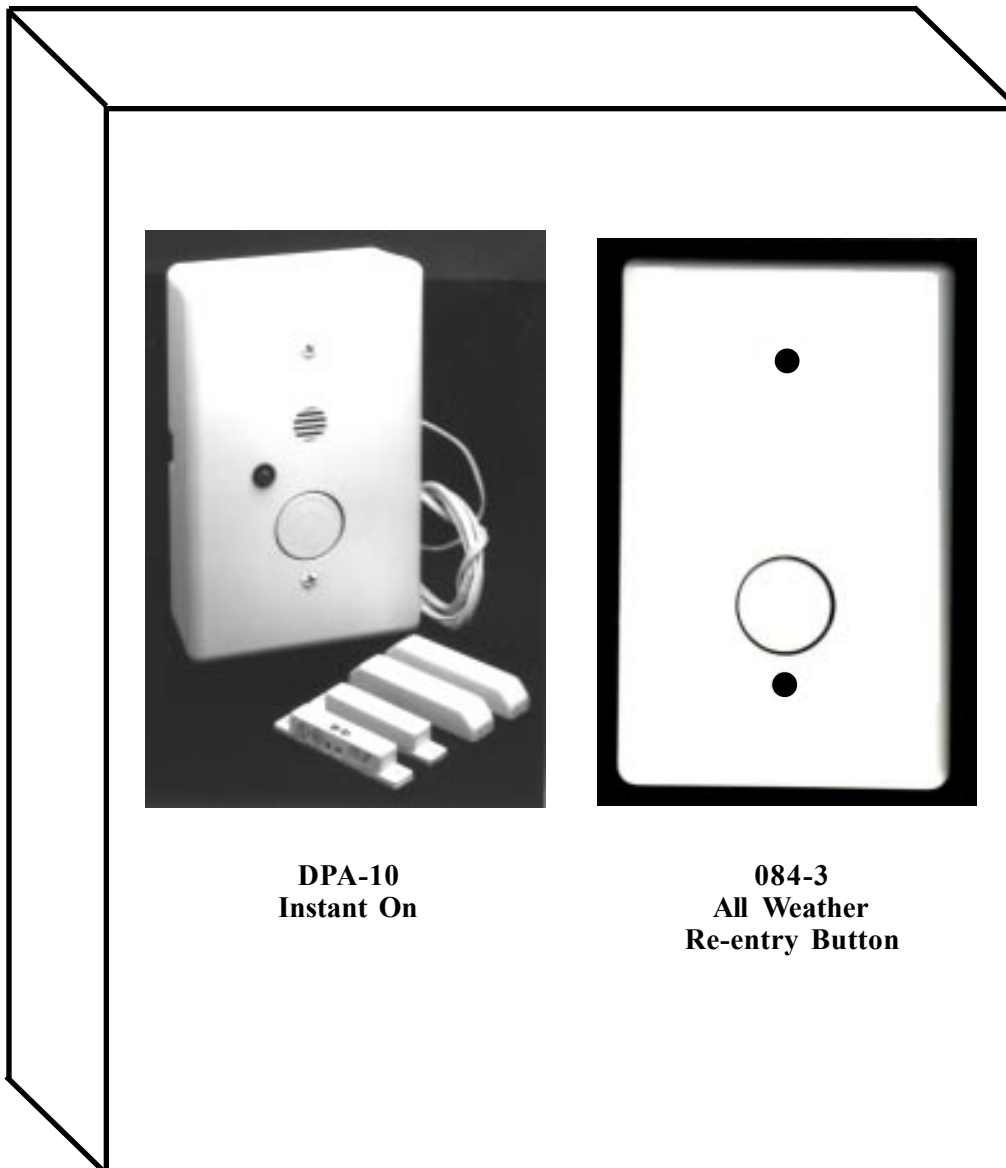

POOL ALARM KIT

ETL LISTED 

289-4KIT

It's all in the bag. Monitors one door.

289-4
Pool Alarm
Instant On

084-3
All Weather
Re-entry Button

8065
12V DC Regulated
Power Supply

100-TC
Two Sets White
Contact Switches
for Door and
Screen

MADE IN U.S.A.

TOLL-FREE 1-800-445-5218 • 1-800-523-1227
(308) 235-4645 • FAX (308) 235-3561
E-MAIL: grisales@megavision.com
WEB SITE: www.grisk.com

POOL ALARM KIT

UL LISTED 

DPA-10R

Now available with re-entry button.