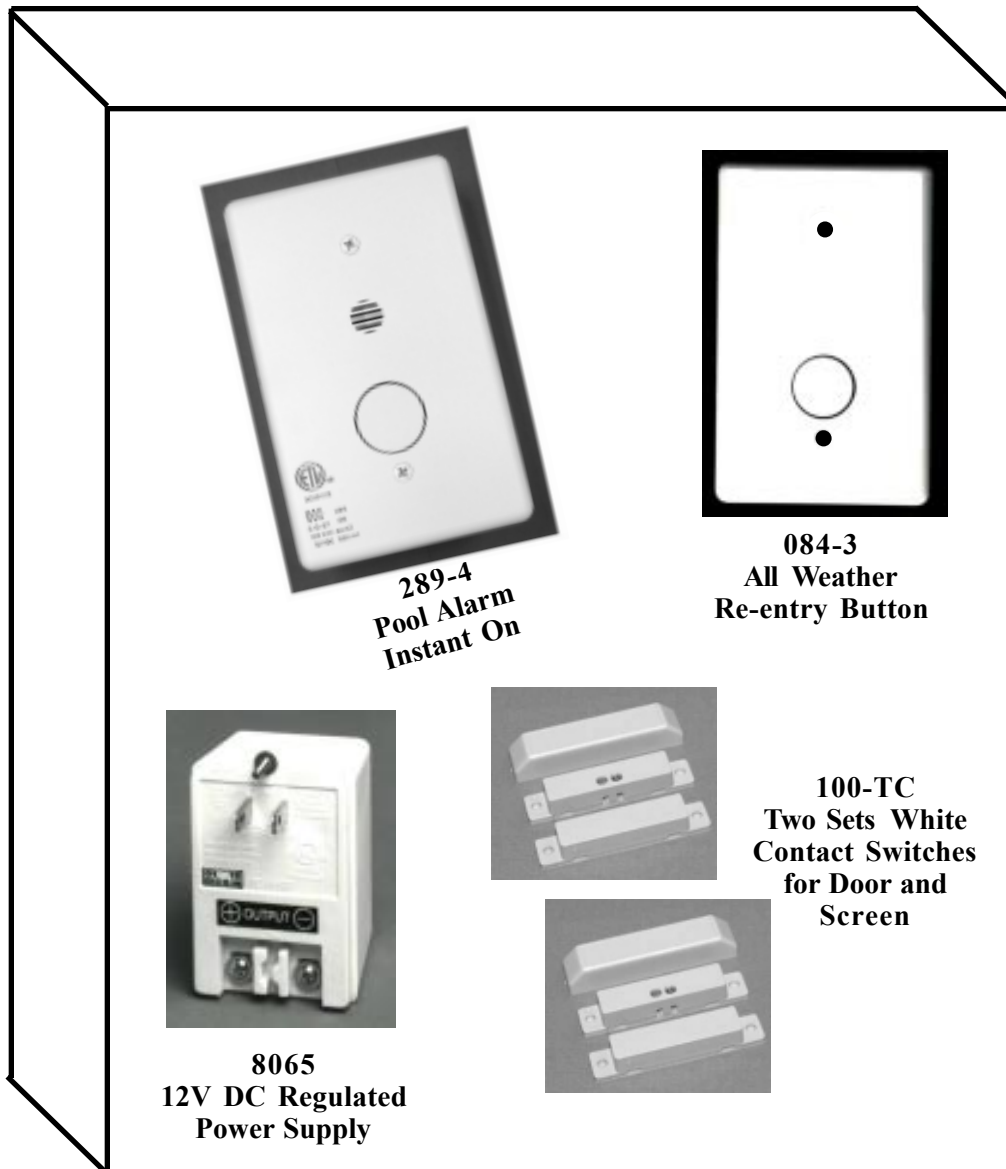

POOL ALARM KIT

ETL LISTED 

289-4KIT

It's all in the bag. Monitors one door.

289-4
Pool Alarm
Instant On

084-3
All Weather
Re-entry Button

8065
12V DC Regulated
Power Supply

100-TC
Two Sets White
Contact Switches
for Door and
Screen