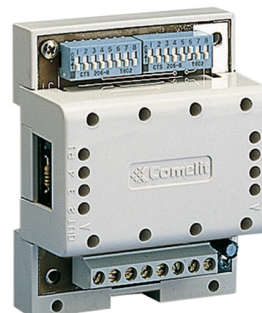

SWITCHING DEVICE FOR SIMPLEBUS ENTRANCE PANELS

Switching device for audio or audio-video systems with 2 or more entrances. Complete with 2 DIP SWITCHES with 8 positions for defining the user range of the riser. 12V AC power supply. (use transformer Art. 1200UL). Dimensions: 2.4?x3.3?x1.4?. (4 DIN modules).

General info

Product height (mm):	85
Product width (mm):	60
Product depth (mm):	35
Operating temperature (°C):	0/30
EAN product code:	8023903178234
Intrastat code:	85176920

Compatibility

Simplebus Top system:	Yes
Simplebus Color system:	Yes
Simplebus 2 system:	Yes

Mounting/Installation

Wall-mounted:	No
DIN rail mounted:	Yes
DIN modules (no.):	4

Audio/video specifications

Audio system:	Yes
Audio/video system:	Yes

Electrical specifications

Maximum current absorption (mA):	40
----------------------------------	----