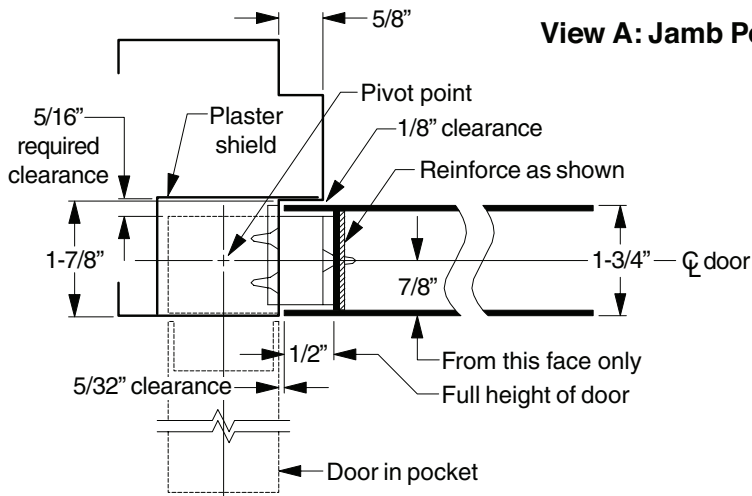

## Wood Door, Metal Frame

See other side for frame cutout and key plan

**View A: Jamb Portion**

**View B: Door Portion**

**Required Door Clearance Simultaneous Pair**

**NOTE**  
UL listed for 20 minute doors.

# Metal Door, Metal Frame

Right Hand Left Hand

View A: Jamb Portion

View B: Door Portion

See below for frame cutout and key plan

Frame Cutout

Key Plan (pairs of doors)

Customer Service