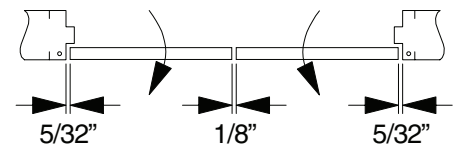

# IVES

Pocket Pivot

Installation Instructions

## Wood Door, Metal Frame

See other side for frame cutout and key plan

**View A: Jamb Portion**

**View B: Door Portion**

**Required Door Clearance Simultaneous Pair**

**NOTE**  
UL listed for 20 minute doors.

# Metal Door, Metal Frame

Right Hand Left Hand

View A: Jamb Portion

View B: Door Portion

See below for frame cutout and key plan

Frame Cutout

Key Plan (pairs of doors)

Customer Service