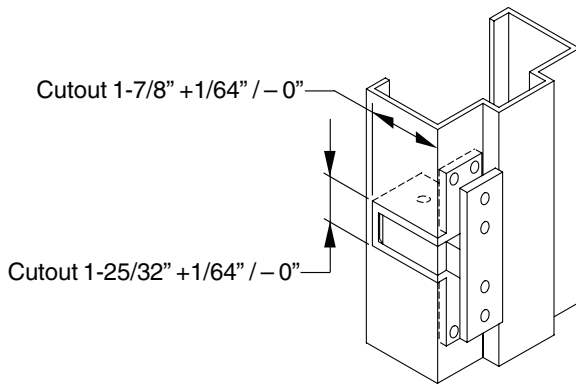

## Wood Door, Metal Frame

See other side for frame cutout and key plan

**View A: Jamb Portion**

**View B: Door Portion**

**Required Door Clearance Simultaneous Pair**

**NOTE**  
UL listed for 20 minute doors.

# Metal Door, Metal Frame

Right Hand Left Hand

View A: Jamb Portion

View B: Door Portion

See below for frame cutout and key plan

Frame Cutout

Key Plan (pairs of doors)

Customer Service