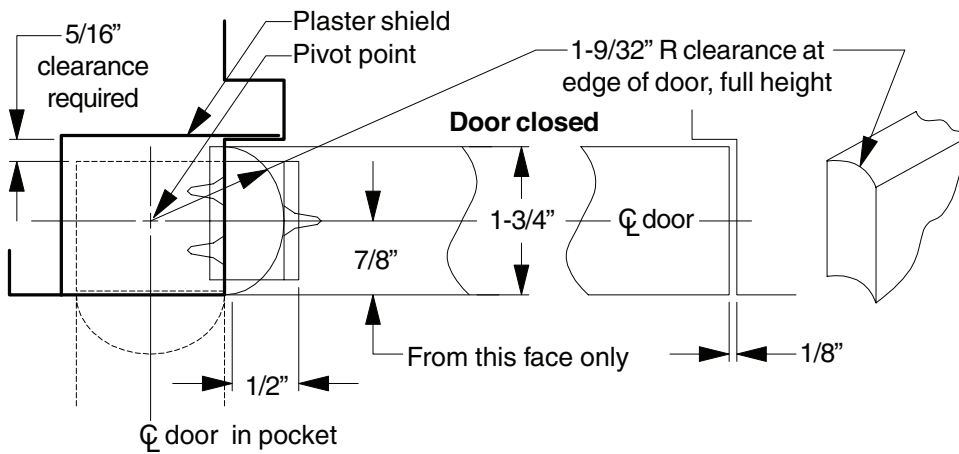

# IVES

Pocket Pivot

Installation Instructions

## Wood Door, Metal Frame

See other side for frame cutout and key plan

**View A: Jamb Portion**

**View B: Door Portion**

**Required Door Clearance Simultaneous Pair**

**NOTE**  
UL listed for 20 minute doors.