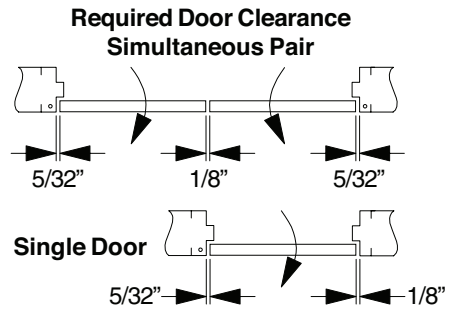

## Wood Door, Metal Frame

See other side for frame cutout and key plan

**View A: Jamb Portion**

**View B: Door Portion**

**Required Door Clearance Simultaneous Pair**

**NOTE**  
UL listed for 20 minute doors.

# Metal Door, Metal Frame

Right Hand Left Hand

View A: Jamb Portion

View B: Door Portion

See below for frame cutout and key plan

Frame Cutout

Key Plan (pairs of doors)

Customer Service