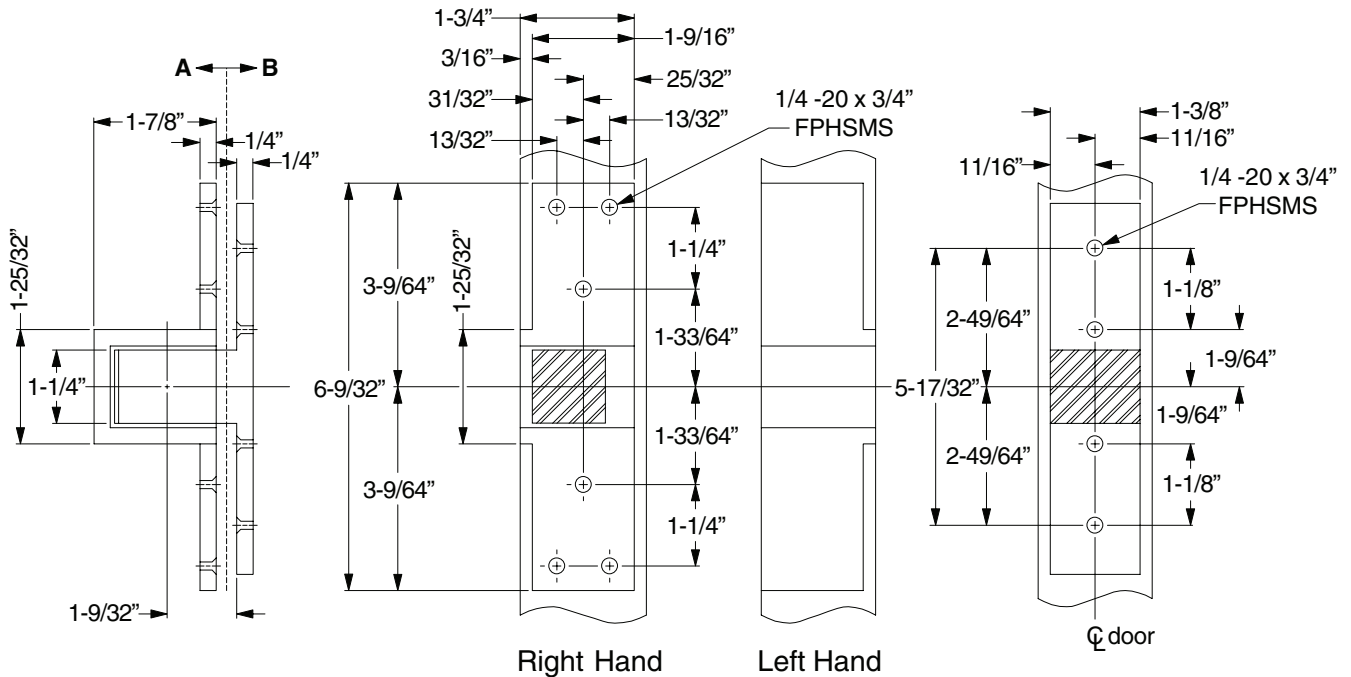

## Wood Door, Metal Frame

See other side for frame cutout and key plan

**View A: Jamb Portion**

**View B: Door Portion**

**Required Door Clearance Simultaneous Pair**

**NOTE**  
UL listed for 20 minute doors.

# Metal Door, Metal Frame

Right Hand Left Hand

View A: Jamb Portion

View B: Door Portion

See below for frame cutout and key plan

Frame Cutout

Key Plan (pairs of doors)

Customer Service