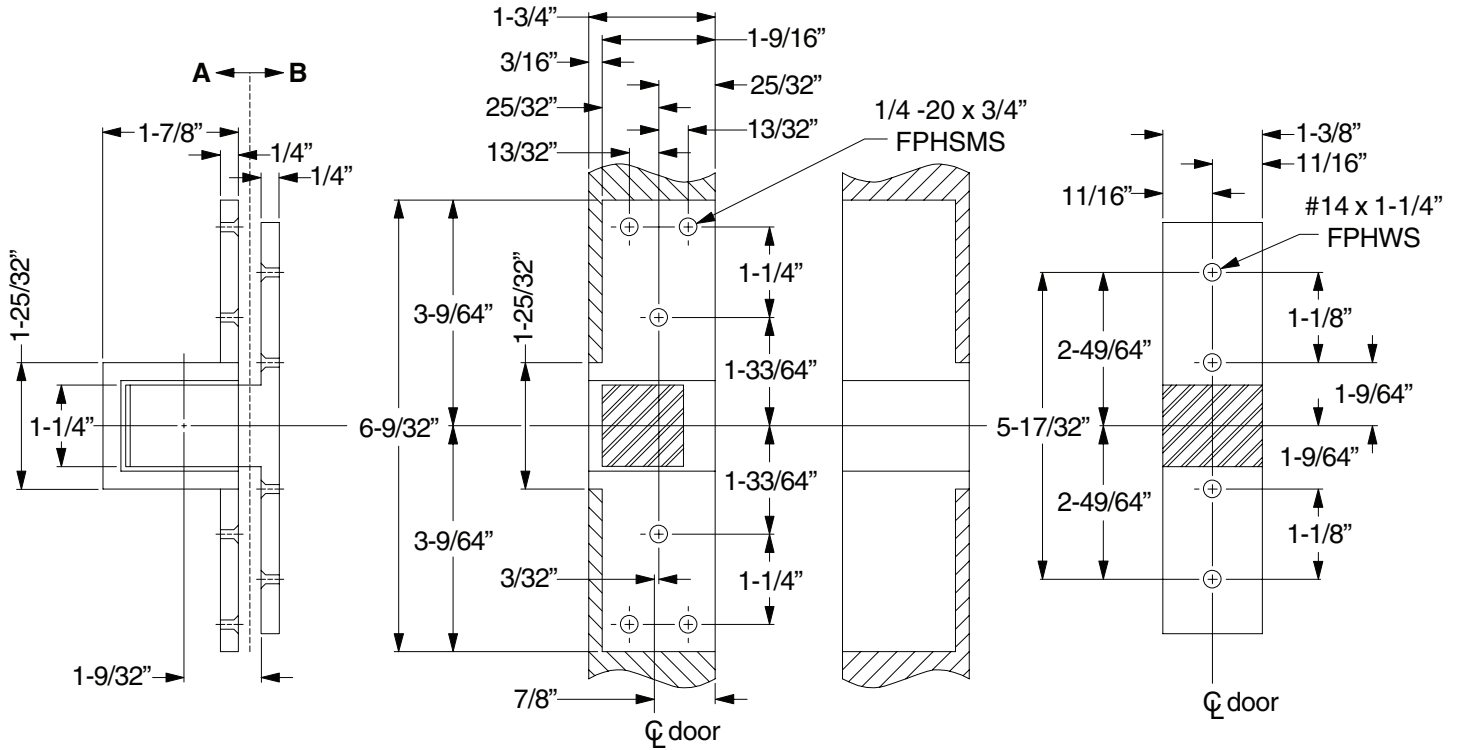

## Wood Door, Metal Frame

See other side for frame cutout and key plan

**View A: Jamb Portion**

**View B: Door Portion**

**Required Door Clearance Simultaneous Pair**

**NOTE**  
UL listed for 20 minute doors.