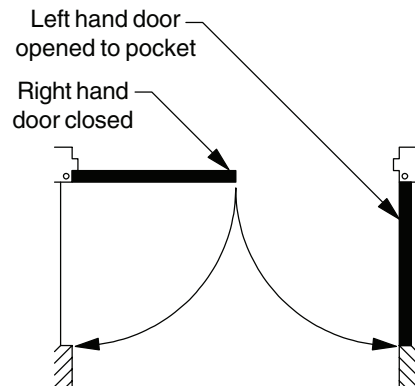

## Wood Door, Metal Frame

See other side for frame cutout and key plan

**View A: Jamb Portion**

**View B: Door Portion**

**Required Door Clearance Simultaneous Pair**

**NOTE**  
UL listed for 20 minute doors.

# Metal Door, Metal Frame

Right Hand Left Hand

View A: Jamb Portion

View B: Door Portion

See below for frame cutout and key plan

Frame Cutout

Key Plan (pairs of doors)

Customer Service