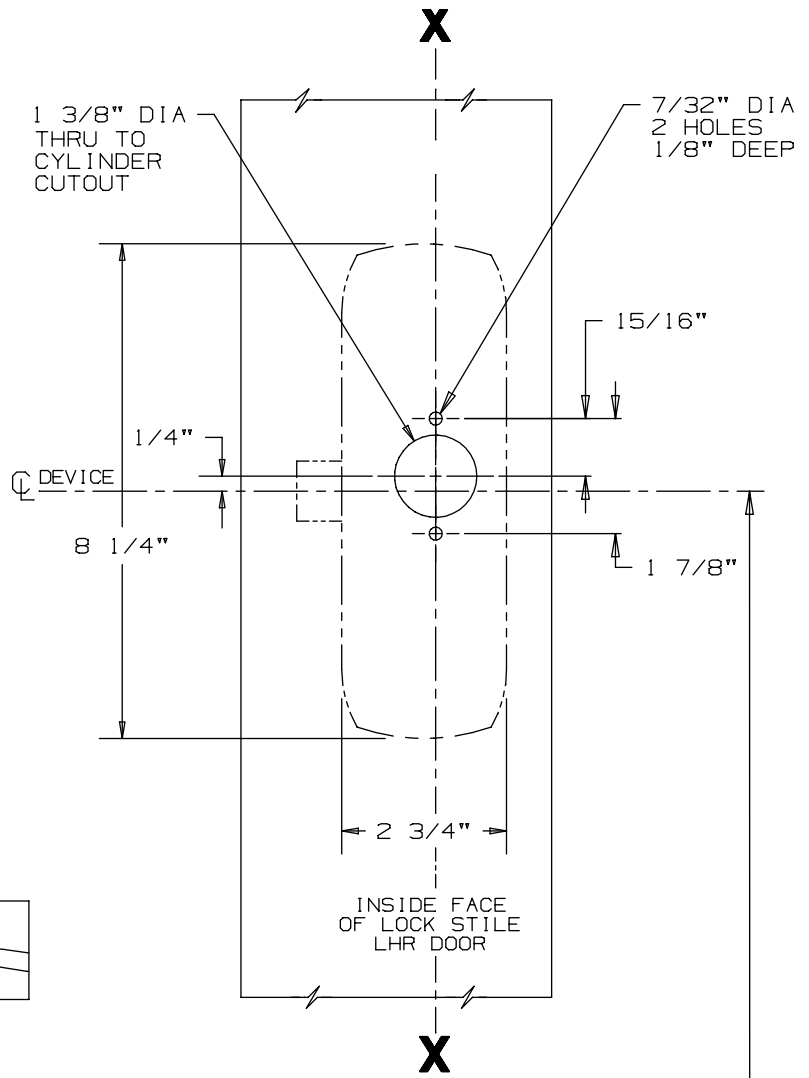

SINGLE DOOR INSTALLATION		
STRIKE	DIMENSION "B"	MIN. STILE
299	2 1/2"	4 3/8"
264	2 1/4"	4 1/8"
1606	2 1/16"	3 15/16"

DOUBLE DOOR INSTALLATION WITH VON DUPRIN MULLIONS				
	MULLION	STRIKE	DIMENSION "B"	MIN. STILE
①	5654	299	3 1/16"	4 1/4"
①	5654	264	2 13/16"	4"
	4954	299	3 1/2"	4 11/16"
	4954	264	3 1/4"	4 7/16"
	1654	1606	3 1/16"	4 1/4"

FOR OUTSIDE TRIM PREPARATION, WHEN REQUIRED, SEE ADDITIONAL TRIM TEMPLATE.

SINGLE DOOR OPENING
39 13/16" TO FINISHED FLOOR

DOUBLE DOOR OPENING
WITH VON DUPRIN MULLION
39 11/16" TO FINISHED FLOOR

CROSSBAR 36 13/16" FROM FINISHED FLOOR

LHR SHOWN
RHR OPPOSITE

NOTE; MOUNTING HOLES TO BE PREPARED AT INSTALLATION ON DOOR.

88NL Series Rim Device (Wood Door)

VON DUPRIN®

NOTES: SEE MASTER SHEET #10001 FOR SUGGESTED REINFORCING

TEMPLATE NUMBER:

W10156_a