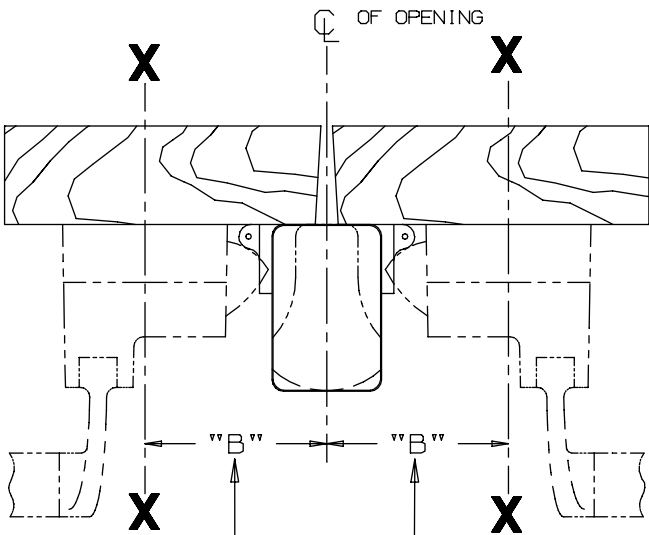

SINGLE DOOR INSTALLATION		
STRIKE	DIMENSION "B"	MIN. STILE
299	2 1/2"	4 3/8"
264	2 1/4"	4 1/8"
1606	2 1/16"	3 15/16"

DOUBLE DOOR INSTALLATION WITH VON DUPRIN MULLIONS				
	MULLION	STRIKE	DIMENSION "B"	MIN. STILE
①	5654	299	3 1/16"	4 1/4"
①	5654	264	2 13/16"	4"
	4954	299	3 1/2"	4 11/16"
	4954	264	3 1/4"	4 7/16"
	1654	1606	3 1/16"	4 1/4"

FOR OUTSIDE TRIM PREPARATION, WHEN REQUIRED, SEE ADDITIONAL TRIM TEMPLATE.

SINGLE DOOR OPENING
39 13/16" TO FINISHED FLOOR

DOUBLE DOOR OPENING
WITH VON DUPRIN MULLION
39 11/16" TO FINISHED FLOOR

CROSSBAR 36 13/16" FROM FINISHED FLOOR

LHR SHOWN
RHR OPPOSITE

NOTE; MOUNTING HOLES TO BE PREPARED AT INSTALLATION ON DOOR.

88NL Series Rim Device (Wood Door)

VON DUPRIN®

NOTES: SEE MASTER SHEET #10001 FOR SUGGESTED REINFORCING

TEMPLATE NUMBER:

W10156_a