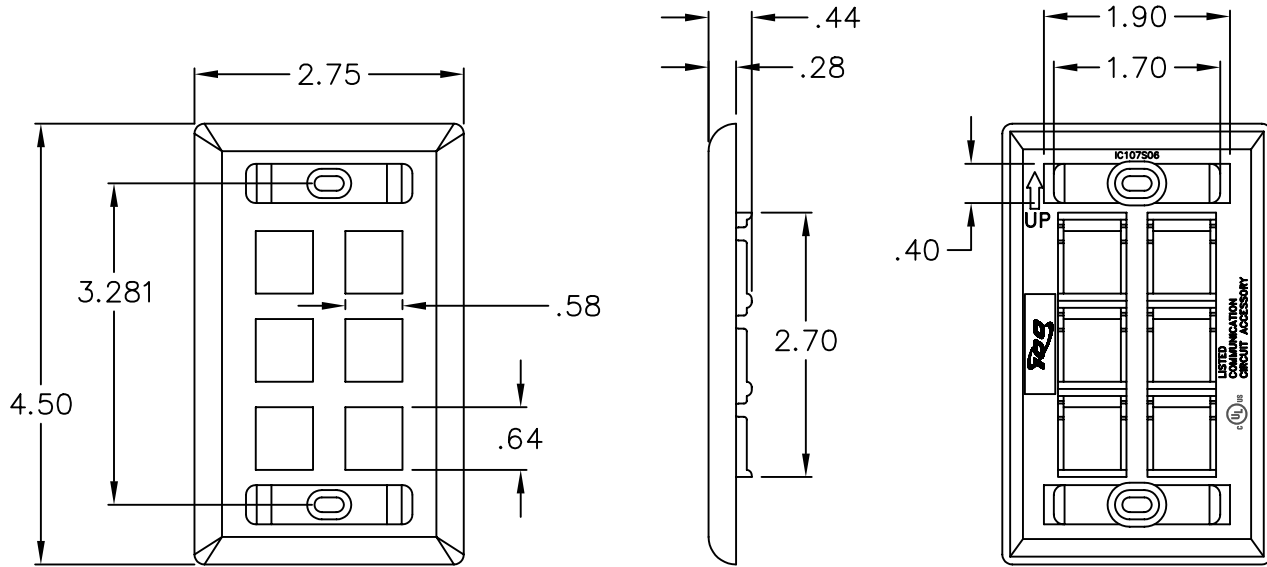

6-Port Single Gang Faceplate With Station ID

PRODUCT SPECIFICATION

Package includes:

- A. 6-Port Single Gang Faceplate With Station ID, 1 pc
- B. ICC Label Cover, 1 pc
- C. Clear Label Cover, 2 pcs
- D. Paper Label, 2 pcs
- E. #6-32 x 3/4" Pan Head Machine Screw, 2 pcs

6-Port Faceplate With Station ID

ICC Label Cover

Clear Label Cover

Features and Benefits:

- Configured to fit standard single gang outlet box
- Designed to support the distribution of voice, data, and other communication needs to the work area for commercial or residential applications
- Rugged and durable construction
- Easy station identification with use of enclosed labels protected by clear plastic covers
- Hidden mounting screws
- Accommodates a wide variety of easy to snap-in modules, providing configuration flexibility
- Accepts all IC107 modules
- Available in ivory and white
- UL listed

FACEPLATE, ID, 1-GANG, 6-PORT

ITEM NO. IC107S06XX

REV. A

DWG NO. PS107S0600

PAGE NO. 1

CUSTOMER CARE / TECHNICAL SUPPORT * CSR@ICC.COM / 888-ASK-4-ICC (275-4422) * 14700 Alondra Blvd., La Mirada, CA 90638 * www.icc.com

NOTE: UNLESS OTHERWISE SPECIFIED

1. MATERIAL: ABS, UL 94V-0
2. FINISH: TEXTURE
3. COLOR: XX: IV-IVORY & WH-WHITE

UL US FILE NO. 125268

| | | | |
|--------------------------------------|------------|---|------------|
| FACEPLATE, ID, 1-GANG, 6-PORT | |  PremiumProducts <i>ProvenPerformance</i> <i>CompetitivePrices</i> | |
| ITEM NO. | IC107S06XX | | REV. A |
| DWG NO. | PS107S0600 | | PAGE NO. 2 |