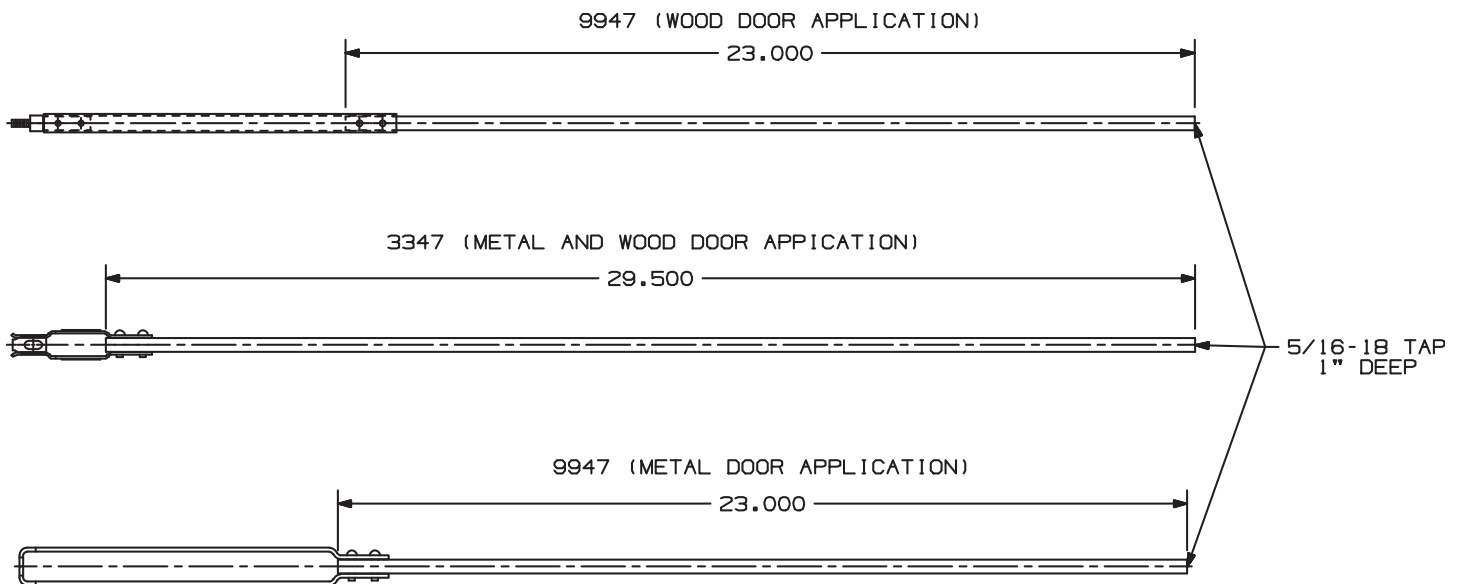

941075-00

33/9948

VON DUPRIN®

Retrofit

Installation Instructions

1. Remove bottom vertical rod from door.
Note: Door must be taken off hinges.
2. Remove bottom latch from rod.
3. Using illustration below, determine style of vertical rod being used.
4. Cut rod to length indicated on illustration.
5. Tap where indicated.

Note: Use these instructions only if the bottom rod is not adjustable.

Customer Service

1-877-671-7011

www.allegion.com/us

© Allegion 2014
Printed in U.S.A.
941075-00 Rev. 01/14-b