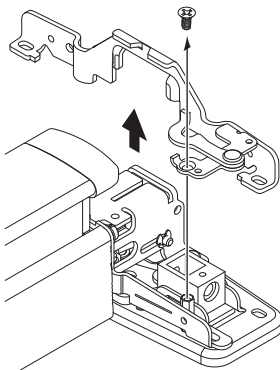

Make sure cylinder cam is in position shown with key removed (Figure A). If not, remove key, remove cam, and reinstall cam in position shown (Figure B).

Figure A

Figure B

3 Remove Center Case Cover and Cylinder Bracket.

LHR shown

LHR Top

4 Remove Dogging Hook and Bracket.

5 Install Lift Finger and Retainer Clip.

Install lift finger thru back side of center case, and begin tightening the adjustment screw.

When the top slot in adjustment screw becomes visible, install retainer clip by snapping it into the slot. Continue tightening adjustment screw to raise the lift finger until it is snug against block.

Secure retainer clip with screw

6 Install Exit Device and Cable System Per Device Installation Instructions Before Proceeding.

7 Reinstall Dogging Hook and Bracket.

▲ IMPORTANT: Confirm correct orientation of dogging hook.