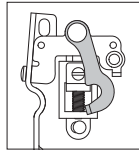

LHR shown

LHR Top

4 Remove Dogging Hook and Bracket.

5 Install Lift Finger and Retainer Clip.

Install lift finger thru back side of center case, and begin tightening the adjustment screw.

When the top slot in adjustment screw becomes visible, install retainer clip by snapping it into the slot. Continue tightening adjustment screw to raise the lift finger until it is snug against block.

Secure retainer clip with screw

6 Install Exit Device and Cable System Per Device Installation Instructions Before Proceeding.

7 Reinstall Dogging Hook and Bracket.

▲ IMPORTANT: Confirm correct orientation of dogging hook.

correct orientation

incorrect orientation

8 Reinstall Cylinder Bracket.

9 Install Cylinder and Set Screw.

Tighten bracket set screw with 1/16" hex wrench

If you cannot reach bracket set screw with wrench, remove bracket from center case, install cylinder in bracket, tighten bracket set screw, and reinstall bracket in center case