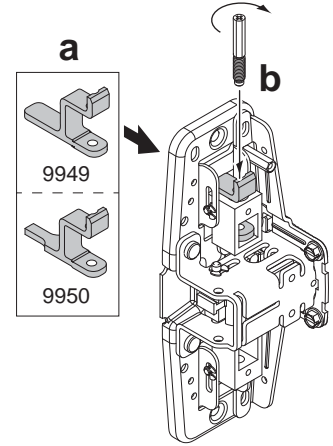

Make sure cylinder cam is in position shown with key removed (Figure A). If not, remove key, remove cam, and reinstall cam in position shown (Figure B).

Figure A

Figure B

3 Remove Center Case Cover and Cylinder Bracket.

LHR shown

LHR Top

4 Remove Dogging Hook and Bracket.

5 Install Lift Finger and Retainer Clip.

Install lift finger thru back side of center case, and begin tightening the adjustment screw.

When the top slot in adjustment screw becomes visible, install retainer clip by snapping it into the slot. Continue tightening adjustment screw to raise the lift finger until it is snug against block.

Secure retainer clip with screw

6 Install Exit Device and Cable System Per Device Installation Instructions Before Proceeding.

7 Reinstall Dogging Hook and Bracket.

▲ IMPORTANT: Confirm correct orientation of dogging hook.

correct orientation

incorrect orientation

8 Reinstall Cylinder Bracket.

9 Install Cylinder and Set Screw.

Tighten bracket set screw with 1/16" hex wrench

If you cannot reach bracket set screw with wrench, remove bracket from center case, install cylinder in bracket, tighten bracket set screw, and reinstall bracket in center case