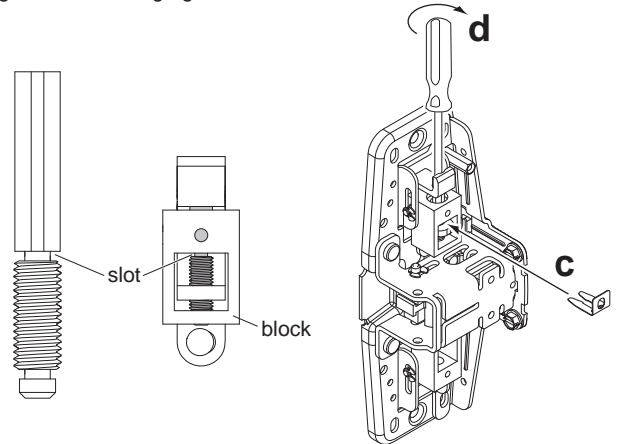

Make sure cylinder cam is in position shown with key removed (Figure A). If not, remove key, remove cam, and reinstall cam in position shown (Figure B).

Figure A

Figure B

3 Remove Center Case Cover and Cylinder Bracket.

LHR shown

LHR Top

4 Remove Dogging Hook and Bracket.

5 Install Lift Finger and Retainer Clip.

Install lift finger thru back side of center case, and begin tightening the adjustment screw.

When the top slot in adjustment screw becomes visible, install retainer clip by snapping it into the slot. Continue tightening adjustment screw to raise the lift finger until it is snug against block.

Secure retainer clip with screw

6 Install Exit Device and Cable System Per Device Installation Instructions Before Proceeding.

7 Reinstall Dogging Hook and Bracket.

▲ IMPORTANT: Confirm correct orientation of dogging hook.

correct orientation

incorrect orientation

8 Reinstall Cylinder Bracket.

9 Install Cylinder and Set Screw.

Tighten bracket set screw with 1/16" hex wrench

If you cannot reach bracket set screw with wrench, remove bracket from center case, install cylinder in bracket, tighten bracket set screw, and reinstall bracket in center case