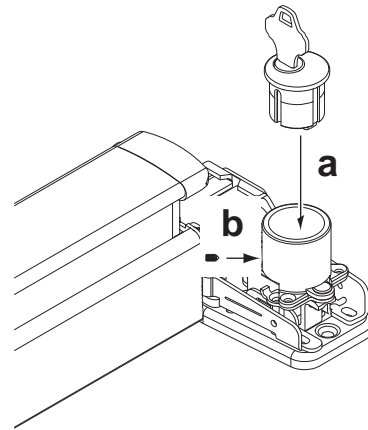

LHR shown

LHR Top

4 Remove Dogging Hook and Bracket.

5 Install Lift Finger and Retainer Clip.

Install lift finger thru back side of center case, and begin tightening the adjustment screw.

When the top slot in adjustment screw becomes visible, install retainer clip by snapping it into the slot. Continue tightening adjustment screw to raise the lift finger until it is snug against block.

Secure retainer clip with screw

6 Install Exit Device and Cable System Per Device Installation Instructions Before Proceeding.

7 Reinstall Dogging Hook and Bracket.

▲ IMPORTANT: Confirm correct orientation of dogging hook.

correct orientation

incorrect orientation

8 Reinstall Cylinder Bracket.

9 Install Cylinder and Set Screw.

Tighten bracket set screw with 1/16" hex wrench

If you cannot reach bracket set screw with wrench, remove bracket from center case, install cylinder in bracket, tighten bracket set screw, and reinstall bracket in center case

10 Adjust Lift Finger Per Device Installation Instructions.

11 Install Center Case Cover When Device Installation is Complete.

12 Dogging

To dog RHR device, insert key and turn key 360° counterclockwise.