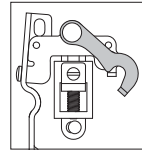

LHR shown

LHR Top

4 Remove Dogging Hook and Bracket.

5 Install Lift Finger and Retainer Clip.

Install lift finger thru back side of center case, and begin tightening the adjustment screw.

When the top slot in adjustment screw becomes visible, install retainer clip by snapping it into the slot. Continue tightening adjustment screw to raise the lift finger until it is snug against block.

Secure retainer clip with screw

6 Install Exit Device and Cable System Per Device Installation Instructions Before Proceeding.

7 Reinstall Dogging Hook and Bracket.

▲ IMPORTANT: Confirm correct orientation of dogging hook.

correct orientation

incorrect orientation

8 Reinstall Cylinder Bracket.

9 Install Cylinder and Set Screw.

Tighten bracket set screw with 1/16" hex wrench

If you cannot reach bracket set screw with wrench, remove bracket from center case, install cylinder in bracket, tighten bracket set screw, and reinstall bracket in center case