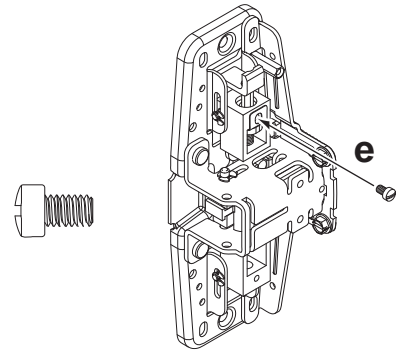

Make sure cylinder cam is in position shown with key removed (Figure A). If not, remove key, remove cam, and reinstall cam in position shown (Figure B).

Figure A

Figure B

3 Remove Center Case Cover and Cylinder Bracket.

LHR shown

LHR Top

4 Remove Dogging Hook and Bracket.

5 Install Lift Finger and Retainer Clip.

Install lift finger thru back side of center case, and begin tightening the adjustment screw.

When the top slot in adjustment screw becomes visible, install retainer clip by snapping it into the slot. Continue tightening adjustment screw to raise the lift finger until it is snug against block.

Secure retainer clip with screw

6 Install Exit Device and Cable System Per Device Installation Instructions Before Proceeding.

7 Reinstall Dogging Hook and Bracket.

▲ IMPORTANT: Confirm correct orientation of dogging hook.

correct orientation

incorrect orientation

8 Reinstall Cylinder Bracket.

9 Install Cylinder and Set Screw.

Tighten bracket set screw with 1/16" hex wrench

If you cannot reach bracket set screw with wrench, remove bracket from center case, install cylinder in bracket, tighten bracket set screw, and reinstall bracket in center case