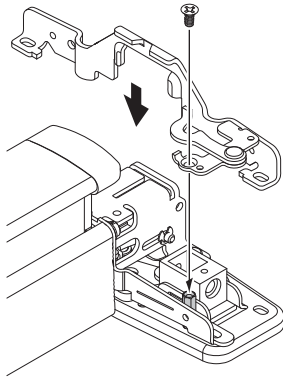

Make sure cylinder cam is in position shown with key removed (Figure A). If not, remove key, remove cam, and reinstall cam in position shown (Figure B).

Figure A

Figure B

3 Remove Center Case Cover and Cylinder Bracket.

LHR shown

LHR Top

4 Remove Dogging Hook and Bracket.

5 Install Lift Finger and Retainer Clip.

Install lift finger thru back side of center case, and begin tightening the adjustment screw.

When the top slot in adjustment screw becomes visible, install retainer clip by snapping it into the slot. Continue tightening adjustment screw to raise the lift finger until it is snug against block.

Secure retainer clip with screw

6 Install Exit Device and Cable System Per Device Installation Instructions Before Proceeding.

7 Reinstall Dogging Hook and Bracket.

▲ IMPORTANT: Confirm correct orientation of dogging hook.

correct orientation

incorrect orientation

8 Reinstall Cylinder Bracket.

9 Install Cylinder and Set Screw.

Tighten bracket set screw with 1/16" hex wrench

If you cannot reach bracket set screw with wrench, remove bracket from center case, install cylinder in bracket, tighten bracket set screw, and reinstall bracket in center case