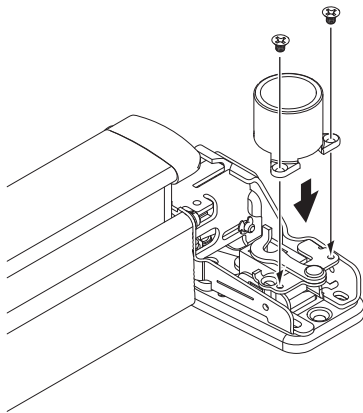

LHR shown

LHR Top

4 Remove Dogging Hook and Bracket.

5 Install Lift Finger and Retainer Clip.

Install lift finger thru back side of center case, and begin tightening the adjustment screw.

When the top slot in adjustment screw becomes visible, install retainer clip by snapping it into the slot. Continue tightening adjustment screw to raise the lift finger until it is snug against block.

Secure retainer clip with screw

6 Install Exit Device and Cable System Per Device Installation Instructions Before Proceeding.

7 Reinstall Dogging Hook and Bracket.

▲ IMPORTANT: Confirm correct orientation of dogging hook.

correct orientation

incorrect orientation

8 Reinstall Cylinder Bracket.

9 Install Cylinder and Set Screw.

Tighten bracket set screw with 1/16" hex wrench

If you cannot reach bracket set screw with wrench, remove bracket from center case, install cylinder in bracket, tighten bracket set screw, and reinstall bracket in center case