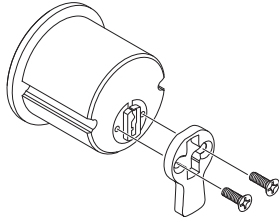

24223984

98/9949 & 98/9950

VON DUPRIN®

Special Dogging

Installation Instructions

Compatible with Models: 98/9949, 98/9949-F, 98/9949WDC, 98/9950WDC, 98/9950WDC-F

1 Obtain a 1-1/4" Mortise Cylinder.

2 Position Cylinder Cam.

Make sure cylinder cam is in position shown with key removed (Figure A). If not, remove key, remove cam, and reinstall cam in position shown (Figure B).

Figure A

Figure B

3 Remove Center Case Cover and Cylinder Bracket.

LHR shown

LHR Top

4 Remove Dogging Hook and Bracket.

5 Install Lift Finger and Retainer Clip.

Install lift finger thru back side of center case, and begin tightening the adjustment screw.

When the top slot in adjustment screw becomes visible, install retainer clip by snapping it into the slot. Continue tightening adjustment screw to raise the lift finger until it is snug against block.

Secure retainer clip with screw

6 Install Exit Device and Cable System Per Device Installation Instructions Before Proceeding.

7 Reinstall Dogging Hook and Bracket.

▲ IMPORTANT: Confirm correct orientation of dogging hook.