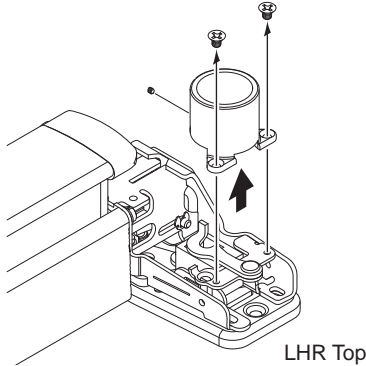

Make sure cylinder cam is in position shown with key removed (Figure A). If not, remove key, remove cam, and reinstall cam in position shown (Figure B).

Figure A

Figure B

3 Remove Center Case Cover and Cylinder Bracket.

LHR shown

LHR Top

4 Remove Dogging Hook and Bracket.

5 Install Lift Finger and Retainer Clip.

Install lift finger thru back side of center case, and begin tightening the adjustment screw.

When the top slot in adjustment screw becomes visible, install retainer clip by snapping it into the slot. Continue tightening adjustment screw to raise the lift finger until it is snug against block.

Secure retainer clip with screw

6 Install Exit Device and Cable System Per Device Installation Instructions Before Proceeding.

7 Reinstall Dogging Hook and Bracket.

▲ IMPORTANT: Confirm correct orientation of dogging hook.