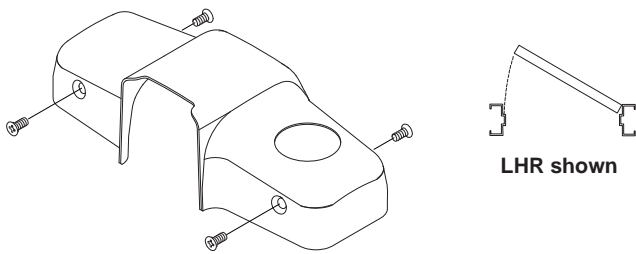

Make sure cylinder cam is in position shown with key removed (Figure A). If not, remove key, remove cam, and reinstall cam in position shown (Figure B).

Figure A

Figure B

3 Remove Center Case Cover and Cylinder Bracket.

LHR shown

LHR Top

4 Remove Dogging Hook and Bracket.

5 Install Lift Finger and Retainer Clip.

Install lift finger thru back side of center case, and begin tightening the adjustment screw.

When the top slot in adjustment screw becomes visible, install retainer clip by snapping it into the slot. Continue tightening adjustment screw to raise the lift finger until it is snug against block.

Secure retainer clip with screw

6 Install Exit Device and Cable System Per Device Installation Instructions Before Proceeding.

7 Reinstall Dogging Hook and Bracket.

▲ IMPORTANT: Confirm correct orientation of dogging hook.