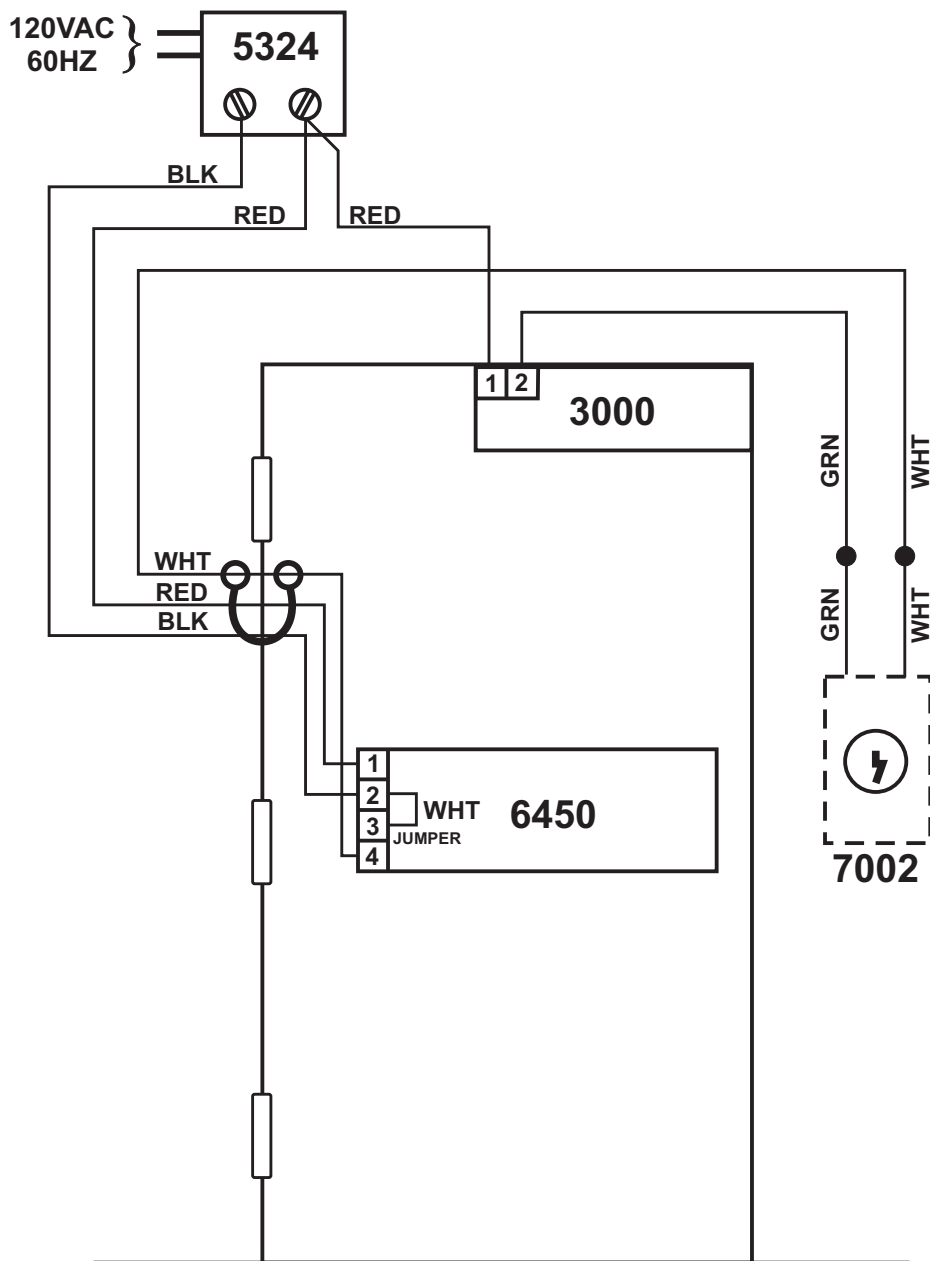

705 Emmett Street • Bristol, CT 06010
Tel: (860) 582-4761 • Fax: (860) 585-0338

1030-RXB SYSTEM KIT WIRING DIAGRAM

OPERATION:

DOOR IS NORMALLY CLOSED AND LOCKED BY THE 3000 MAGNETIC LOCK. PUSHING THE 6450 EXIT SENSOR BAR IMMEDIATELY RELEASES THE MAGNETIC LOCK. OPERATING THE 7002 KEYSWITCH RELEASES THE MAGNETIC LOCK FOR ACCESS. RETURNING THE KEY TO CENTER RELOCKS THE DOOR.